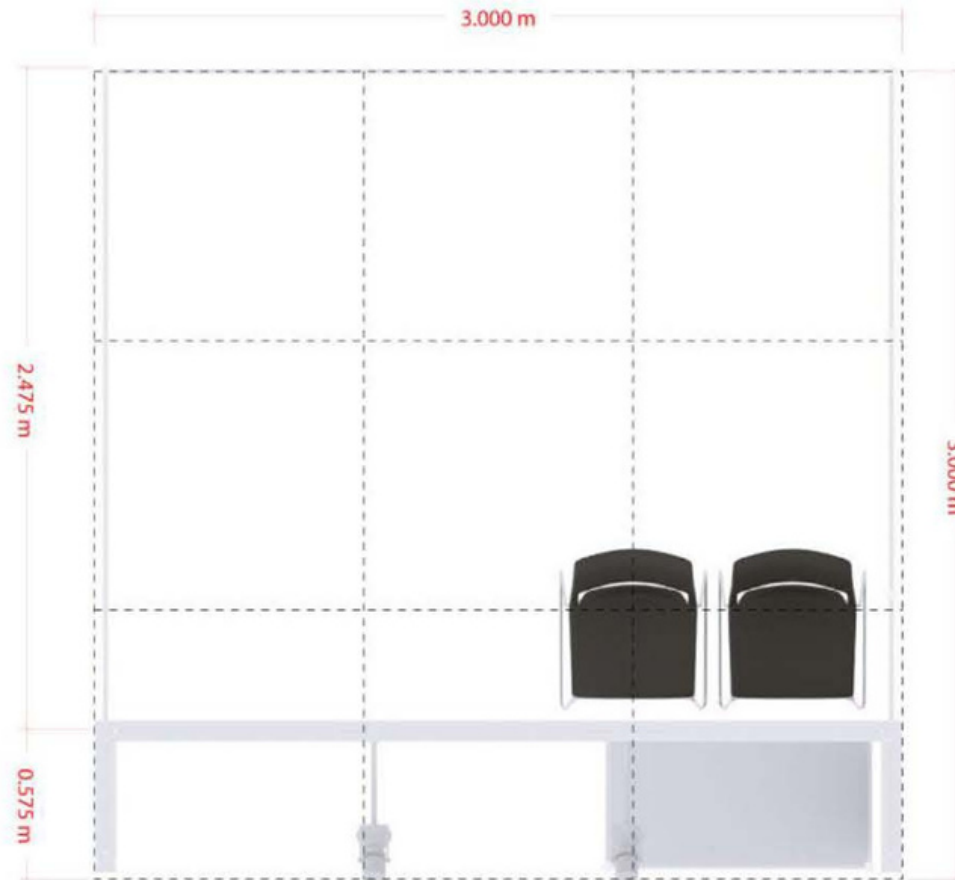

- A ZONE A: 7 X 3 (21 Sqm) RAW SPACE Booth**  
 Regular Rate 126,000 THB (6,000 THB per sq.m.)  
 Early Bird Rate 113,400 THB (5,400 THB per sq.m.)
- B ZONE B: 3 X 3 (9 Sqm) SHELL SCHEME Booth**  
 Regular Rate 62,100 THB (6,900 THB per sq.m.)  
 Early Bird Rate 53,100 THB (5,900 THB per sq.m.)
- C ZONE C: 3 X 3 (9 Sqm) SHELL SCHEME Booth**  
 Regular Rate 62,100 THB (6,900 THB per sq.m.)  
 Early Bird Rate 53,100 THB (5,900 THB per sq.m.)

Zone B and C : Corner position additional 6,000 THB.

**Apply early to get the location you want and to benefit from the Early Bird Rate (Effective from December 1, 2022 to March 31, 2023)**

Contact us at [afc@fitthai.com](mailto:afc@fitthai.com) to discuss exhibition layout and your preferred location and arrangements or call us at 02 650 9242. [www.asiafitconference.com](http://www.asiafitconference.com)

# BOOTH 3.00 x 3.00 m

This option includes booth walls, carpeting, fascia board, one electrical connection, 1 table, 2 chairs and 1 garbage bin per 9 sqms of space. It does not include electricity usage or booth cleaning.